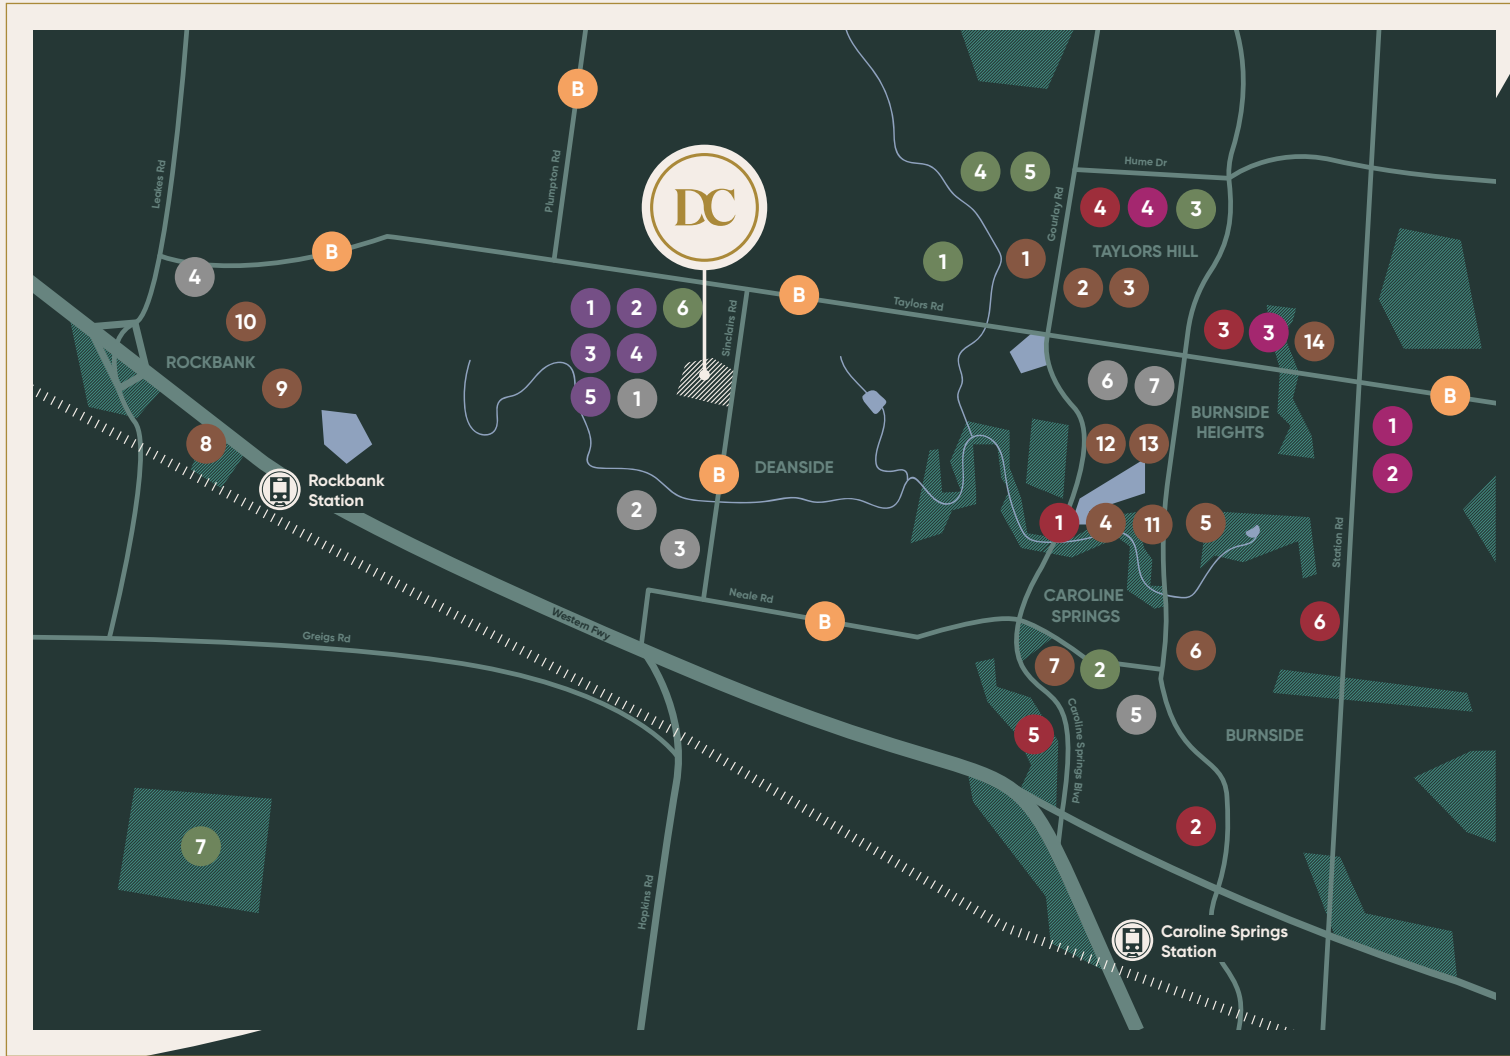

### BUS STOP LOCATIONS

#### HEALTHCARE

1. Sunshine Hospital
2. Cairnlea Superclinic
3. Watervale Medical Centre
4. Kings Park Medical Centre

#### PLACES OF WORSHIP

1. Gurduara Sahib Miri Piri
2. Kundrathu Murugan Kumaran Temple
3. Sri Durga Temple
4. Paramitha Buddhist Temple
5. Western Melbourne Church of Christ
6. Red Door Church
7. United Pentecostal Church

#### RETAIL

1. CS Square
2. Burnside Hub Shopping Centre
3. Watervale Shopping Centre
4. Taylors Hill Village
5. Springlake Shopping Centre
6. Brimbank Shopping Centre